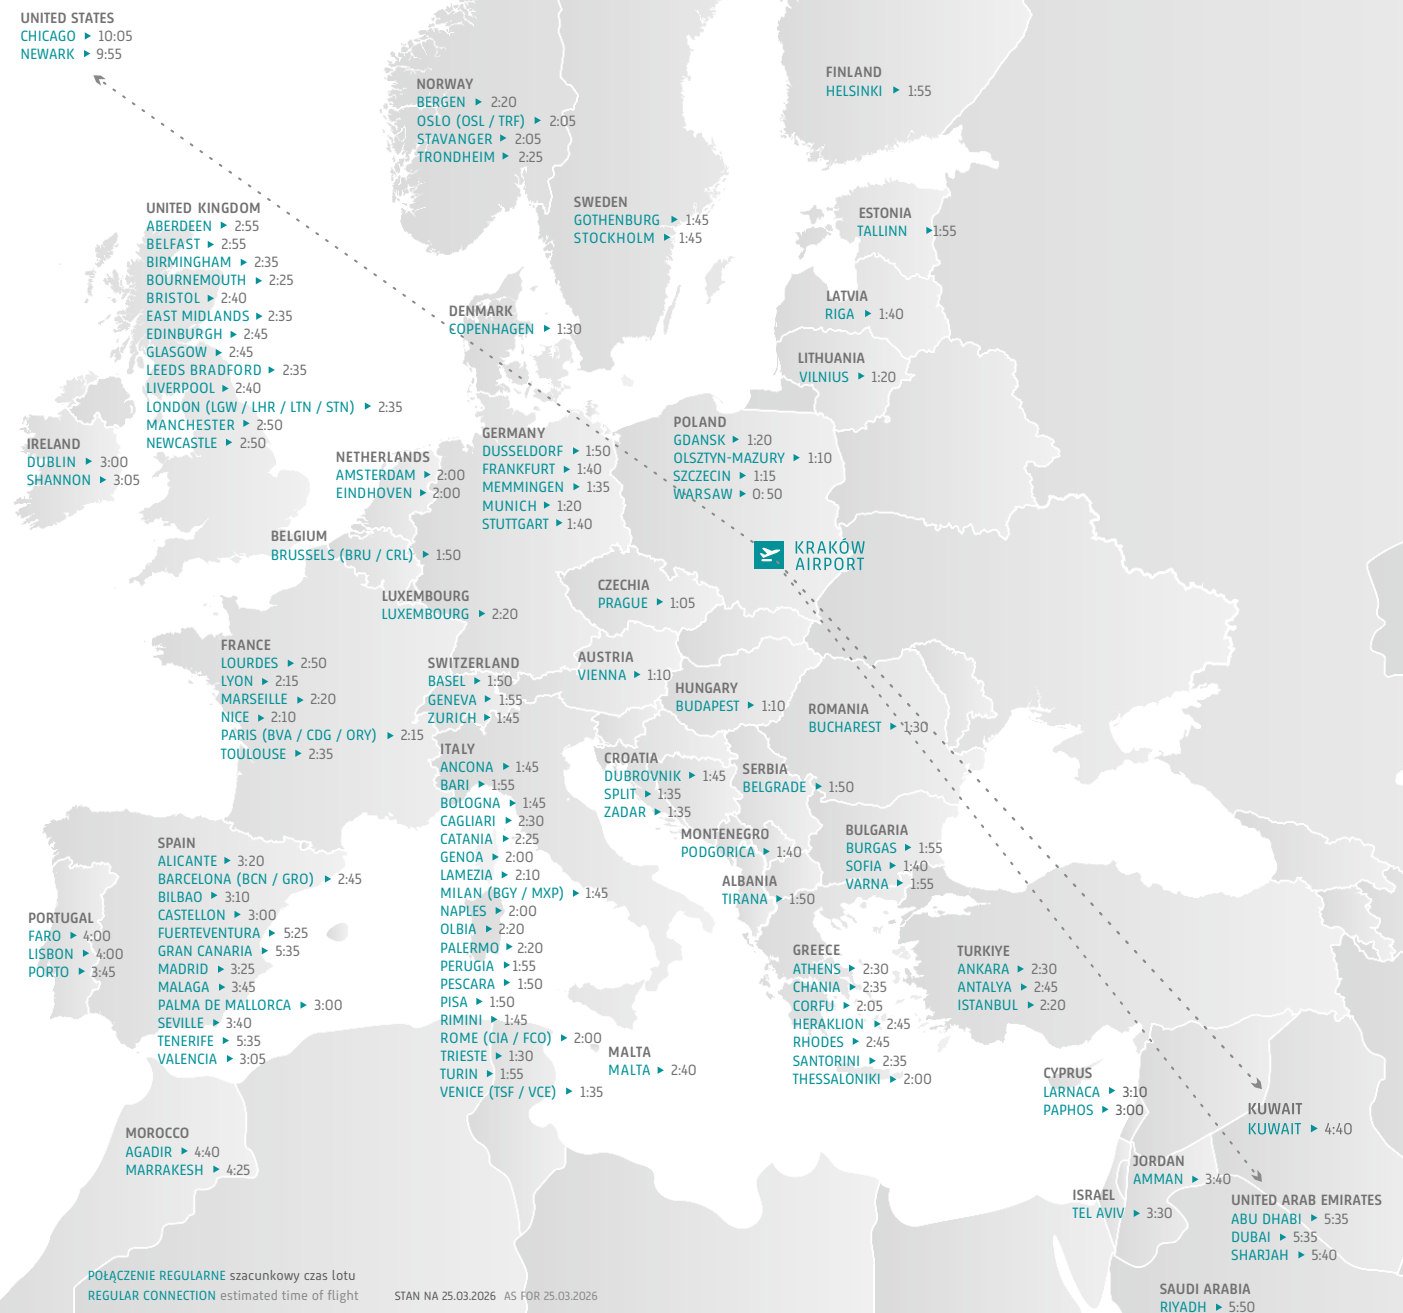

LATO 2026 SUMMER

**KRAKÓW
AIRPORT**
im. Jana Pawła II

POŁĄCZENIA ▲ CONNECTIONS

▶ LATO 2026 POŁĄCZENIA REGULARNE ▶ SUMMER 2026 REGULAR CONNECTIONS

▶ WAŻNE TELEFONY ▶ IMPORTANT TELEPHONE NUMBERS

| | |
|--|---------------------------------------|
| INFORMACJA LOTNISKOWA 24H AIRPORT INFORMATION 24H | + 48 12 295 58 00 |
| PARKING CAR PARK | + 48 12 639 34 56 |
| ODDZIAŁ CELNY CUSTOMS OFFICE | + 48 12 639 32 36 |
| SEKCJA MEDYCZNA MEDICAL SECTION | + 48 12 639 30 15 + 48 600 001 151 |
| ZAGUBIONY BAGAŻ LOST LUGGAGE | |
| WELCOME AIRPORT SERVICES | + 48 12 285 51 21 |
| LS AIRPORT SERVICES | + 48 12 639 32 48 |
| AVIATION SUPPORT POLAND | + 48 12 639 35 44 |