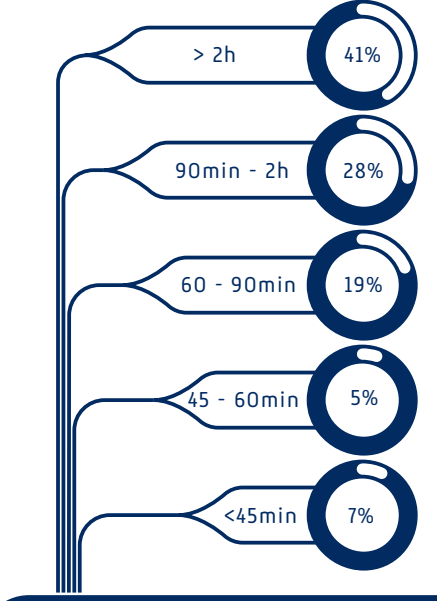

GETTING TO KNOW OUR CUSTOMERS

KRAKÓW AIRPORT

Q2 2021

TRIPS A YEAR FROM KRK

ARRIVAL BEFORE DEPARTURE

AGE

JOURNEY PURPOSE

CONNECTING VS. DIRECT

PRIVATE TRANSPORT VS. PUBLIC TRANSPORT

TRANSPORT TO AIRPORT

CHECK-IN TYPE