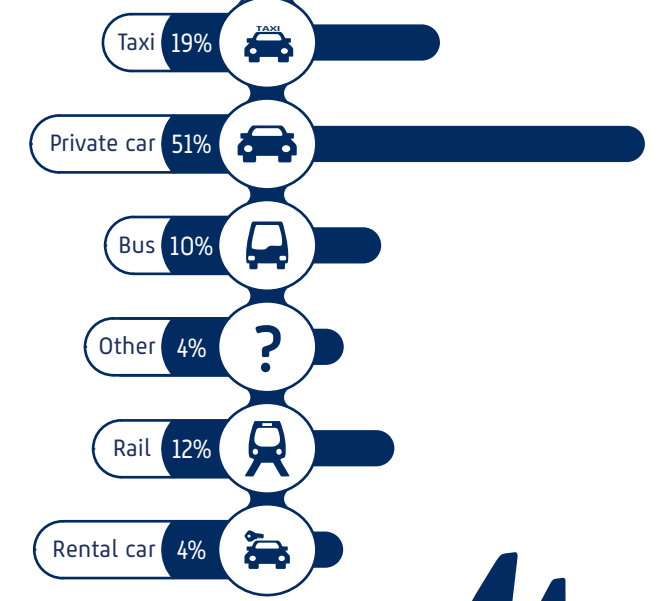

GETTING TO KNOW OUR CUSTOMERS

KRAKÓW AIRPORT

Q2 2021

TRIPS A YEAR FROM KRK

ARRIVAL BEFORE DEPARTURE

AGE

JOURNEY PURPOSE

CONNECTING VS. DIRECT

PRIVATE TRANSPORT VS. PUBLIC TRANSPORT

TRANSPORT TO AIRPORT

CHECK-IN TYPE