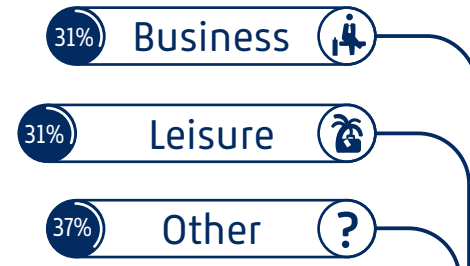

GETTING TO KNOW OUR CUSTOMERS

KRAKÓW AIRPORT

Q2 2021

TRIPS A YEAR FROM KRK

ARRIVAL BEFORE DEPARTURE

AGE

JOURNEY PURPOSE

CONNECTING VS. DIRECT

PRIVATE TRANSPORT VS. PUBLIC TRANSPORT

TRANSPORT TO AIRPORT

CHECK-IN TYPE