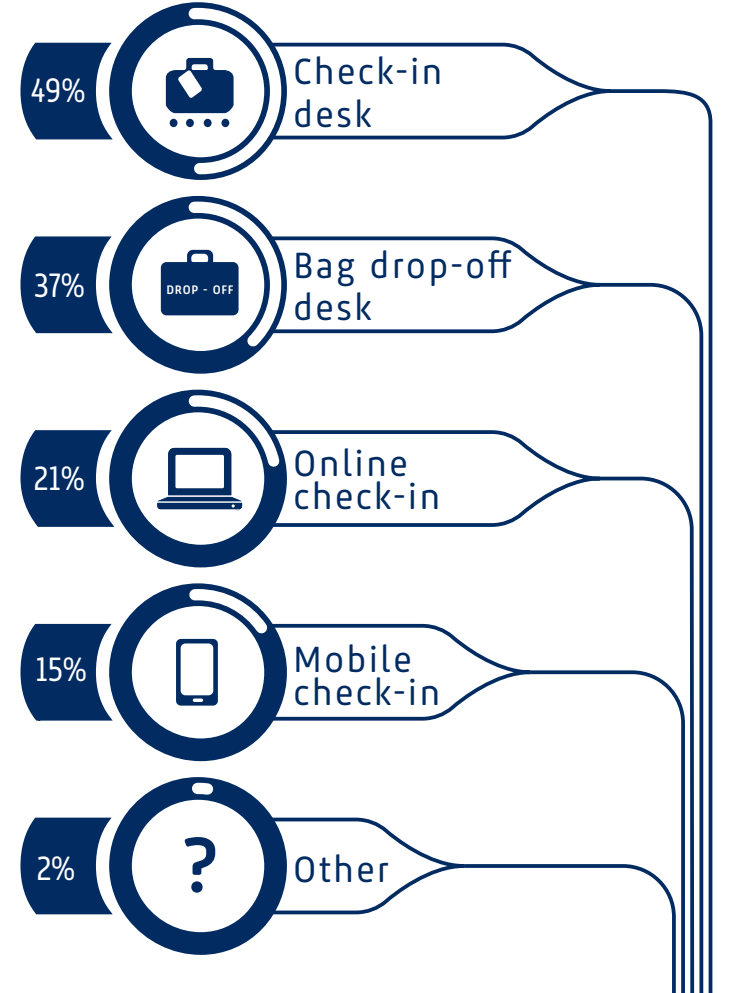

GETTING TO KNOW OUR CUSTOMERS

KRAKÓW AIRPORT

Q2 2021

TRIPS A YEAR FROM KRK

ARRIVAL BEFORE DEPARTURE

AGE

JOURNEY PURPOSE

CONNECTING VS. DIRECT

PRIVATE TRANSPORT VS. PUBLIC TRANSPORT

TRANSPORT TO AIRPORT

CHECK-IN TYPE