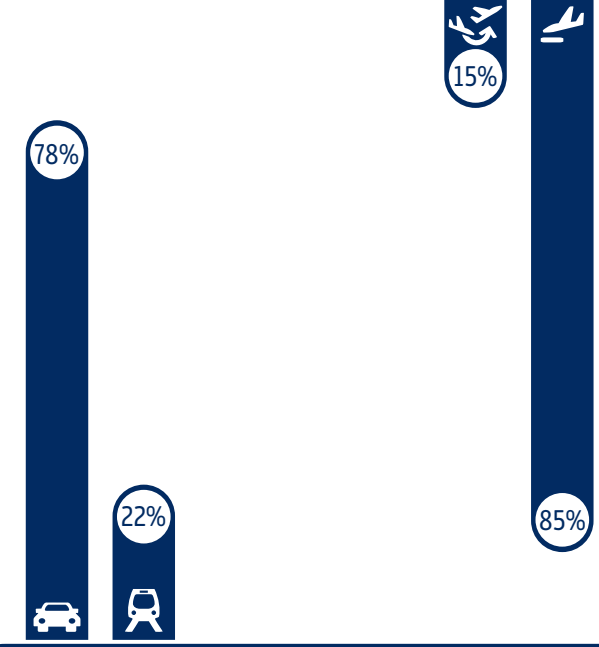

GETTING TO KNOW OUR CUSTOMERS

KRAKÓW AIRPORT

Q2 2021

TRIPS A YEAR FROM KRK

ARRIVAL BEFORE DEPARTURE

AGE

JOURNEY PURPOSE

CONNECTING VS. DIRECT

PRIVATE TRANSPORT VS. PUBLIC TRANSPORT

TRANSPORT TO AIRPORT

CHECK-IN TYPE